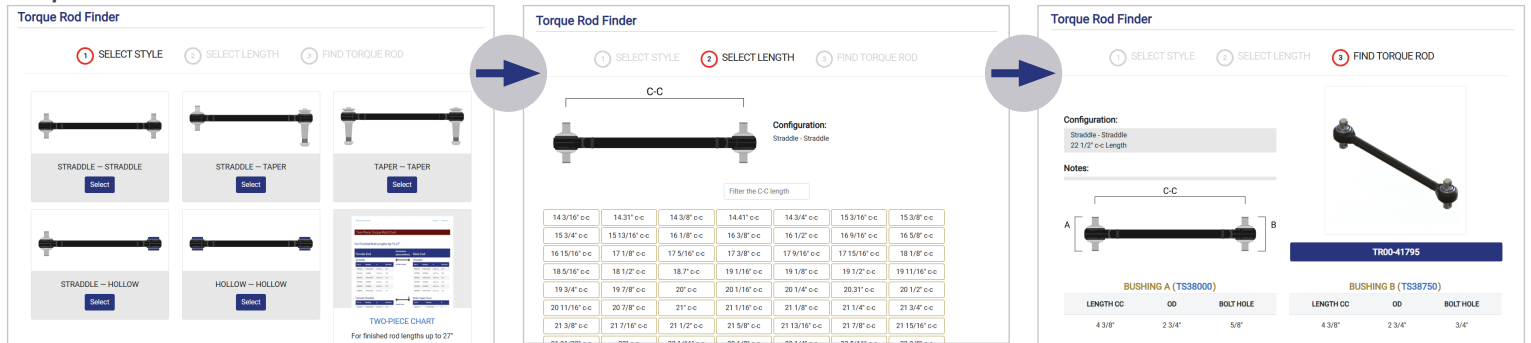

ATRO Website Main Menus (desktop view)

Torque Rod Finder

Product Search

Suspension Schematics

Support Documents & Field Manual