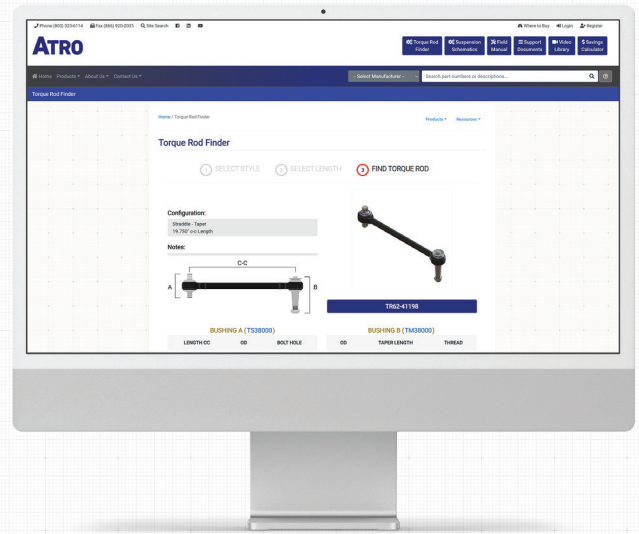

ATRO Website Main Menus (desktop view)

Torque Rod Finder

Product Search

Suspension Schematics

Support Documents & Field Manual