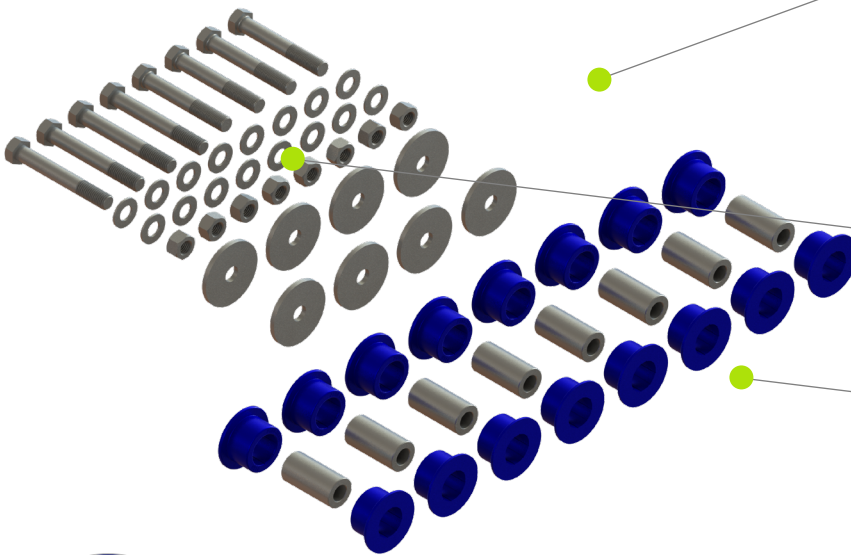

Quality and efficiency in every job.

Make repairs faster, easier, and more reliable.

Streamline the process.

With one click on a part number, and one pick from stock, you will:

- Get all the parts you need in one box.
- Stop finding and combining individual components.
- Process repairs more efficiently.
- Save time and cost on every install.

New fasteners for proper torque.

- Most kits include new fasteners.
- No need to re-use old parts.
- Proper torque means a better repair.

Industry best warranty.

- Most kits include our 3-year warranty.
- You can trust ATRO Parts to perform better and last longer.