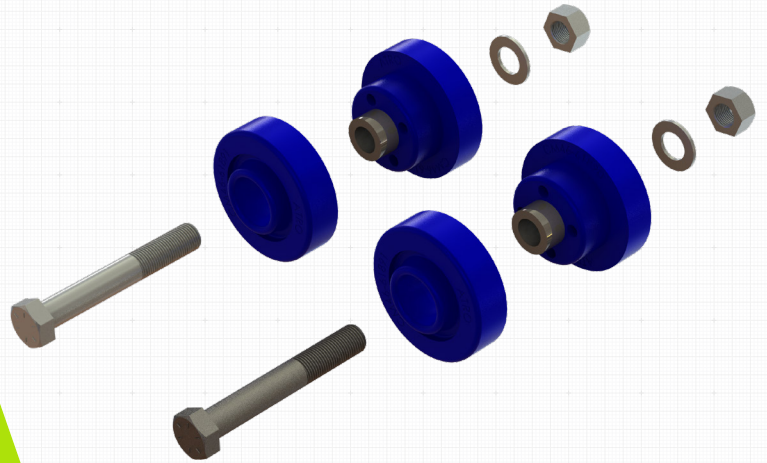

### ATRO Kits One click. One pick.

High quality repairs made easy.

ATRO kits streamline the repair process with easy ordering, simple picking, and all parts in one box for a complete repair.

CM46-61001 (CAD Rendering)  
Cab Mount Kit