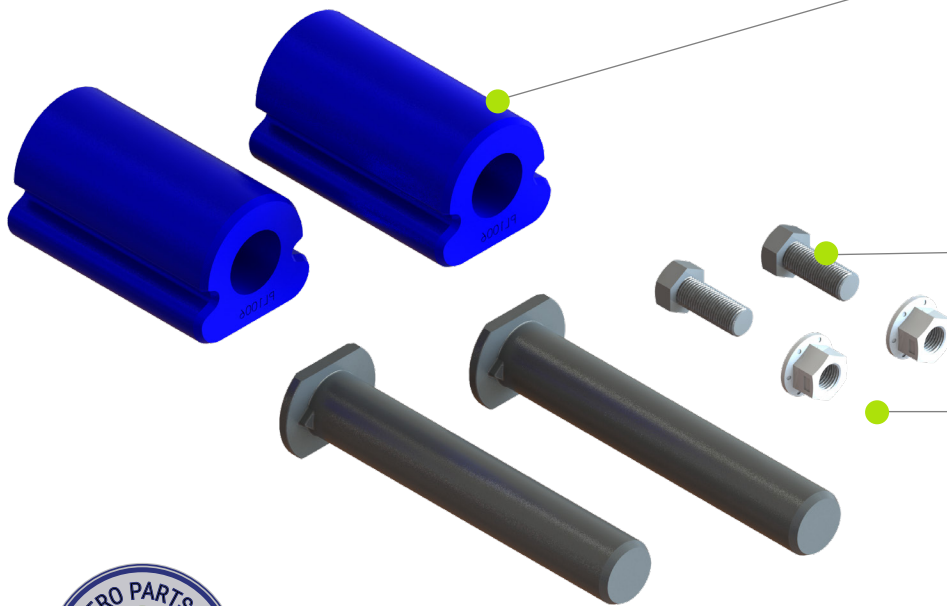

Quality and efficiency in every job.

Make repairs faster, easier, and more reliable.

Streamline the process.

With one click on a part number, and one pick from stock, you will:

- Get all the parts you need in one box.
- Stop finding and combining individual components.
- Process repairs more efficiently.
- Save time and cost on every install.

New fasteners for proper torque.

- Most kits include new fasteners.
- No need to re-use old parts.
- Proper torque means a better repair.

Industry best warranty.

- Most kits include our 3-year warranty.
- You can trust ATR0 Parts to perform better and last longer.